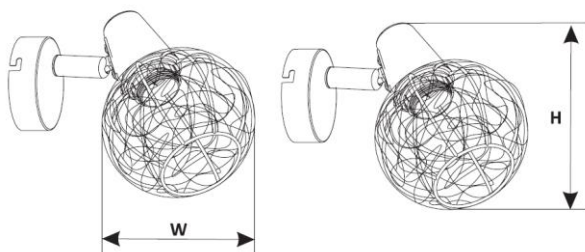

EL[®]MARK

The Brand of Electricity

JULIE SERIES

GENERAL INFORMATION »

- ∴ Nominal voltage: 230V/ 50-60Hz
- ∴ Lamp holder: E14
- ∴ Colour: Satin nickel & Aluminium
- ∴ Material: Metal
- ∴ Protection against dust and moisture: IP20

AREAS OF APPLICATION »

- ∴ General illumination
- ∴ Domestic applications & interior
- ∴ Hotels
- ∴ Trade facilities & Shops
- ∴ Art galleries

PRODUCT DETAILS »

Catalogue number	Description	Colour	Lamp holder
955JULIE1W	Spot	satin nickel+aluminium	1xE14
955JULIE2	Spot	satin nickel+aluminium	2xE14
955JULIE3	Spot	satin nickel+aluminium	3xE14
955JULIE3R	Ceiling lamp	satin nickel+aluminium	3xE14
955JULIE4	Spot	satin nickel+aluminium	4xE14
955JULIE5	Ceiling lamp	satin nickel+aluminium	5xE14
955JULIE6	Spot	satin nickel+aluminium	6xE14

DIMENSIONS »

Catalogue number	Width (mm)	Height (mm)
955JULIE1W	80	162

Catalogue number	Length (mm)	Height (mm)
955JULIE2	250	175

TECHNICAL SPECIFICATION SHEET

DIMENSIONS »

Catalogue number	Length (mm)	Height (mm)
955JULIE3	410	175

Catalogue number	Width (mm)	Height (mm)
955JULIE3R	390	240

Catalogue number	Length (mm)	Height (mm)
955JULIE4	600	175

Catalogue number	Length (mm)	Width (mm)	Height (mm)
955JULIE5	370	630	210

Catalogue number	Length (mm)	Height (mm)
955JULIE6	1500	195