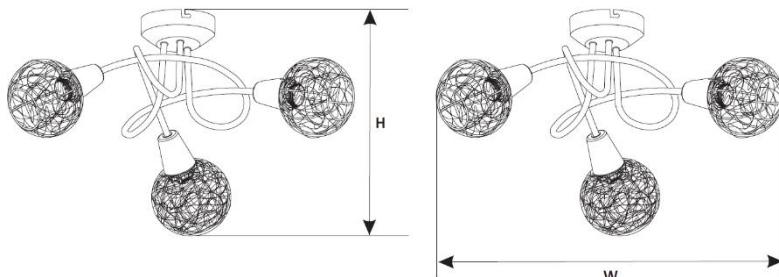

AREAS OF APPLICATION »

- ∴ General illumination
- ∴ Domestic applications & interior
- ∴ Hotels
- ∴ Trade facilities & Shops
- ∴ Art galleries

PRODUCT DETAILS »

Catalogue number	Description	Colour	Lamp holder
955JULIE1W	Spot	satin nickel+aluminium	1xE14
955JULIE2	Spot	satin nickel+aluminium	2xE14
955JULIE3	Spot	satin nickel+aluminium	3xE14
955JULIE3R	Ceiling lamp	satin nickel+aluminium	3xE14
955JULIE4	Spot	satin nickel+aluminium	4xE14
955JULIE5	Ceiling lamp	satin nickel+aluminium	5xE14
955JULIE6	Spot	satin nickel+aluminium	6xE14

DIMENSIONS »

Catalogue number	Width (mm)	Height (mm)
955JULIE1W	80	162

Catalogue number	Length (mm)	Height (mm)
955JULIE2	250	175

TECHNICAL SPECIFICATION SHEET

DIMENSIONS »

Catalogue number	Length (mm)	Height (mm)
955JULIE3	410	175

Catalogue number	Width (mm)	Height (mm)
955JULIE3R	390	240

Catalogue number	Length (mm)	Height (mm)
955JULIE4	600	175

Catalogue number	Length (mm)	Width (mm)	Height (mm)
955JULIE5	370	630	210

Catalogue number	Length (mm)	Height (mm)
955JULIE6	1500	195