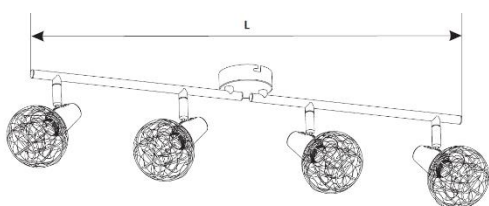

AREAS OF APPLICATION »

- ∴ General illumination
- ∴ Domestic applications & interior
- ∴ Hotels
- ∴ Trade facilities & Shops
- ∴ Art galleries

PRODUCT DETAILS »

Catalogue number	Description	Colour	Lamp holder
955JULIE1W	Spot	satin nickel+aluminium	1xE14
955JULIE2	Spot	satin nickel+aluminium	2xE14
955JULIE3	Spot	satin nickel+aluminium	3xE14
955JULIE3R	Ceiling lamp	satin nickel+aluminium	3xE14
955JULIE4	Spot	satin nickel+aluminium	4xE14
955JULIE5	Ceiling lamp	satin nickel+aluminium	5xE14
955JULIE6	Spot	satin nickel+aluminium	6xE14

DIMENSIONS »

Catalogue number	Width (mm)	Height (mm)
955JULIE1W	80	162

Catalogue number	Length (mm)	Height (mm)
955JULIE2	250	175

TECHNICAL SPECIFICATION SHEET

DIMENSIONS »

Catalogue number	Length (mm)	Height (mm)
955JULIE3	410	175

Catalogue number	Width (mm)	Height (mm)
955JULIE3R	390	240

Catalogue number	Length (mm)	Height (mm)
955JULIE4	600	175

Catalogue number	Length (mm)	Width (mm)	Height (mm)
955JULIE5	370	630	210

Catalogue number	Length (mm)	Height (mm)
955JULIE6	1500	195