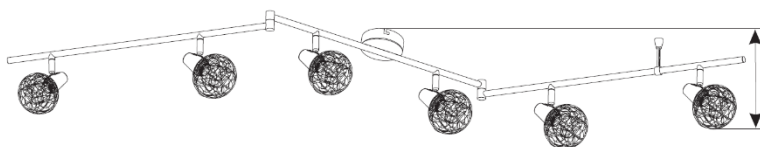

EL[®]MARK

The Brand of Electricity

JULIE SERIES

GENERAL INFORMATION »

- ∴ Nominal voltage: 230V/ 50-60Hz
- ∴ Lamp holder: E14
- ∴ Colour: Satin nickel & Aluminium
- ∴ Material: Metal
- ∴ Protection against dust and moisture: IP20

AREAS OF APPLICATION »

- ∴ General illumination
- ∴ Domestic applications & interior
- ∴ Hotels
- ∴ Trade facilities & Shops
- ∴ Art galleries

PRODUCT DETAILS »

Catalogue number	Description	Colour	Lamp holder
955JULIE1W	Spot	satin nickel+aluminium	1xE14
955JULIE2	Spot	satin nickel+aluminium	2xE14
955JULIE3	Spot	satin nickel+aluminium	3xE14
955JULIE3R	Ceiling lamp	satin nickel+aluminium	3xE14
955JULIE4	Spot	satin nickel+aluminium	4xE14
955JULIE5	Ceiling lamp	satin nickel+aluminium	5xE14
955JULIE6	Spot	satin nickel+aluminium	6xE14

DIMENSIONS »

Catalogue number	Width (mm)	Height (mm)
955JULIE1W	80	162

Catalogue number	Length (mm)	Height (mm)
955JULIE2	250	175

TECHNICAL SPECIFICATION SHEET

DIMENSIONS »

Catalogue number	Length (mm)	Height (mm)
955JULIE3	410	175

Catalogue number	Width (mm)	Height (mm)
955JULIE3R	390	240

Catalogue number	Length (mm)	Height (mm)
955JULIE4	600	175

Catalogue number	Length (mm)	Width (mm)	Height (mm)
955JULIE5	370	630	210

Catalogue number	Length (mm)	Height (mm)
955JULIE6	1500	195