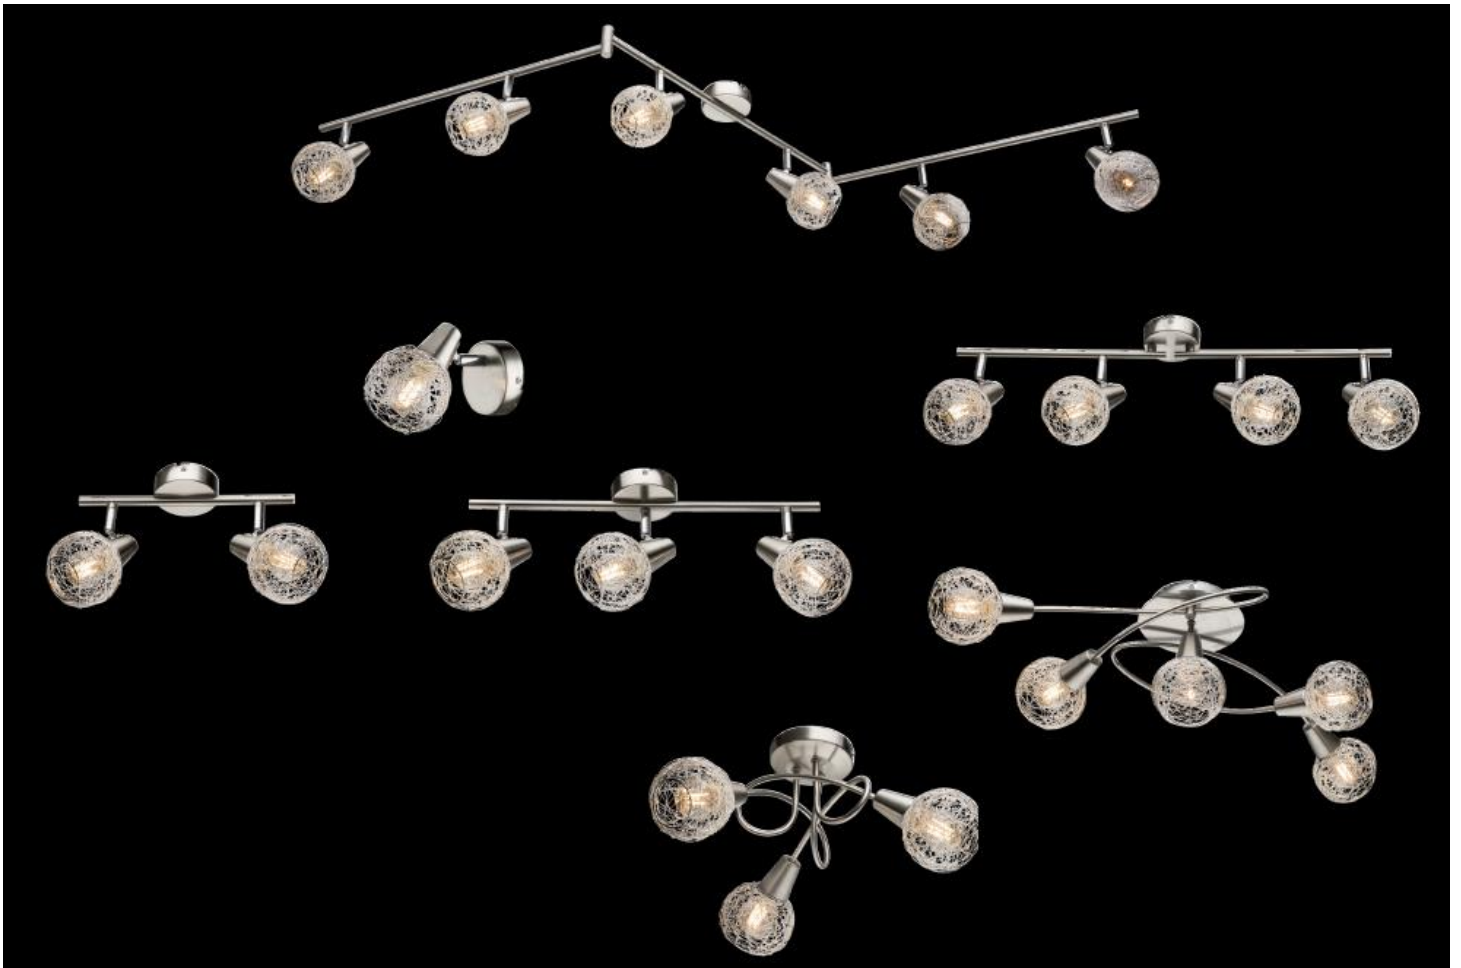

EL[®]MARK

The Brand of Electricity

JULIE SERIES

GENERAL INFORMATION »

- ∴ Nominal voltage: 230V/ 50-60Hz
- ∴ Lamp holder: E14
- ∴ Colour: Satin nickel & Aluminium
- ∴ Material: Metal
- ∴ Protection against dust and moisture: IP20

FEATURES »

- ∴ Appearance suitable for modern furnishing
- ∴ Resistant to shock and vibration stable body Attractive design
Low energy consumption
- ∴ Environmentally Friendly – does not emit Mercury and Lead
- ∴ No ultraviolet and infrared rays

AREAS OF APPLICATION »

- ∴ General illumination
- ∴ Domestic applications & interior
- ∴ Hotels
- ∴ Trade facilities & Shops
- ∴ Art galleries

PRODUCT DETAILS »

Catalogue number	Description	Colour	Lamp holder
955JULIE1W	Spot	satin nickel+aluminium	1xE14
955JULIE2	Spot	satin nickel+aluminium	2xE14
955JULIE3	Spot	satin nickel+aluminium	3xE14
955JULIE3R	Ceiling lamp	satin nickel+aluminium	3xE14
955JULIE4	Spot	satin nickel+aluminium	4xE14
955JULIE5	Ceiling lamp	satin nickel+aluminium	5xE14
955JULIE6	Spot	satin nickel+aluminium	6xE14