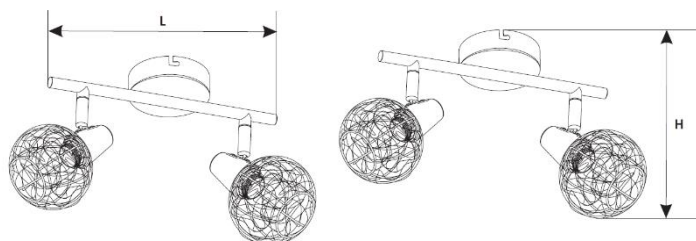

AREAS OF APPLICATION »

- ∴ General illumination
- ∴ Domestic applications & interior
- ∴ Hotels
- ∴ Trade facilities & Shops
- ∴ Art galleries

PRODUCT DETAILS »

Catalogue number	Description	Colour	Lamp holder
955JULIE1W	Spot	satin nickel+aluminium	1xE14
955JULIE2	Spot	satin nickel+aluminium	2xE14
955JULIE3	Spot	satin nickel+aluminium	3xE14
955JULIE3R	Ceiling lamp	satin nickel+aluminium	3xE14
955JULIE4	Spot	satin nickel+aluminium	4xE14
955JULIE5	Ceiling lamp	satin nickel+aluminium	5xE14
955JULIE6	Spot	satin nickel+aluminium	6xE14

DIMENSIONS »

Catalogue number	Width (mm)	Height (mm)
955JULIE1W	80	162

Catalogue number	Length (mm)	Height (mm)
955JULIE2	250	175

TECHNICAL SPECIFICATION SHEET

DIMENSIONS »

Catalogue number	Length (mm)	Height (mm)
955JULIE3	410	175

Catalogue number	Width (mm)	Height (mm)
955JULIE3R	390	240

Catalogue number	Length (mm)	Height (mm)
955JULIE4	600	175

Catalogue number	Length (mm)	Width (mm)	Height (mm)
955JULIE5	370	630	210

Catalogue number	Length (mm)	Height (mm)
955JULIE6	1500	195